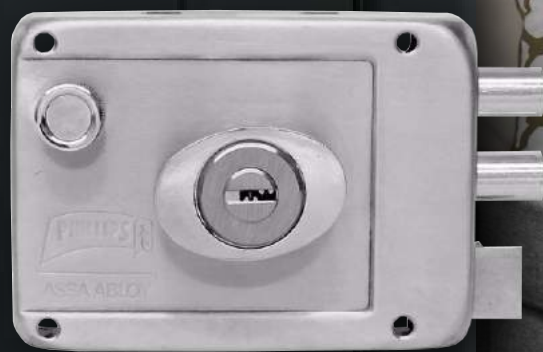

400mm / 450mm / 500mm
 CO8400S40H / 8400S45H / 8400S50H

CORREDERA DE EXTENSIÓN APERTURA PUSH

400mm / 450mm / 500mm
 CO8400P40H / CO8400P45H / CO8400P50H

CORREDERA DE MONTAJE INFERIOR CIERRE SUAVE

400mm / 450mm / 500mm
 CO8400MI40H / CO8400MI45H / CO8400MI50H