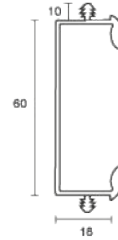

GUÍAS DEBLE NYLON 2 PUERTAS

GI01

JALADERA ALUMINIO "C" (250cm)

HEMK110-3H

JALADERA ALUMINIO "GOLA" (250cm)

HEK601H

JALADERA ALUMINIO "610" (250cm)

HEK610AH