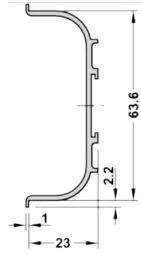

GUÍAS DEBLE NYLON 2 PUERTAS

GI01

JALADERA ALUMINIO "C" (250cm)

HEMK110-3H

JALADERA ALUMINIO "GOLA" (250cm)

HEK601H

JALADERA ALUMINIO "610" (250cm)

HEK610AH